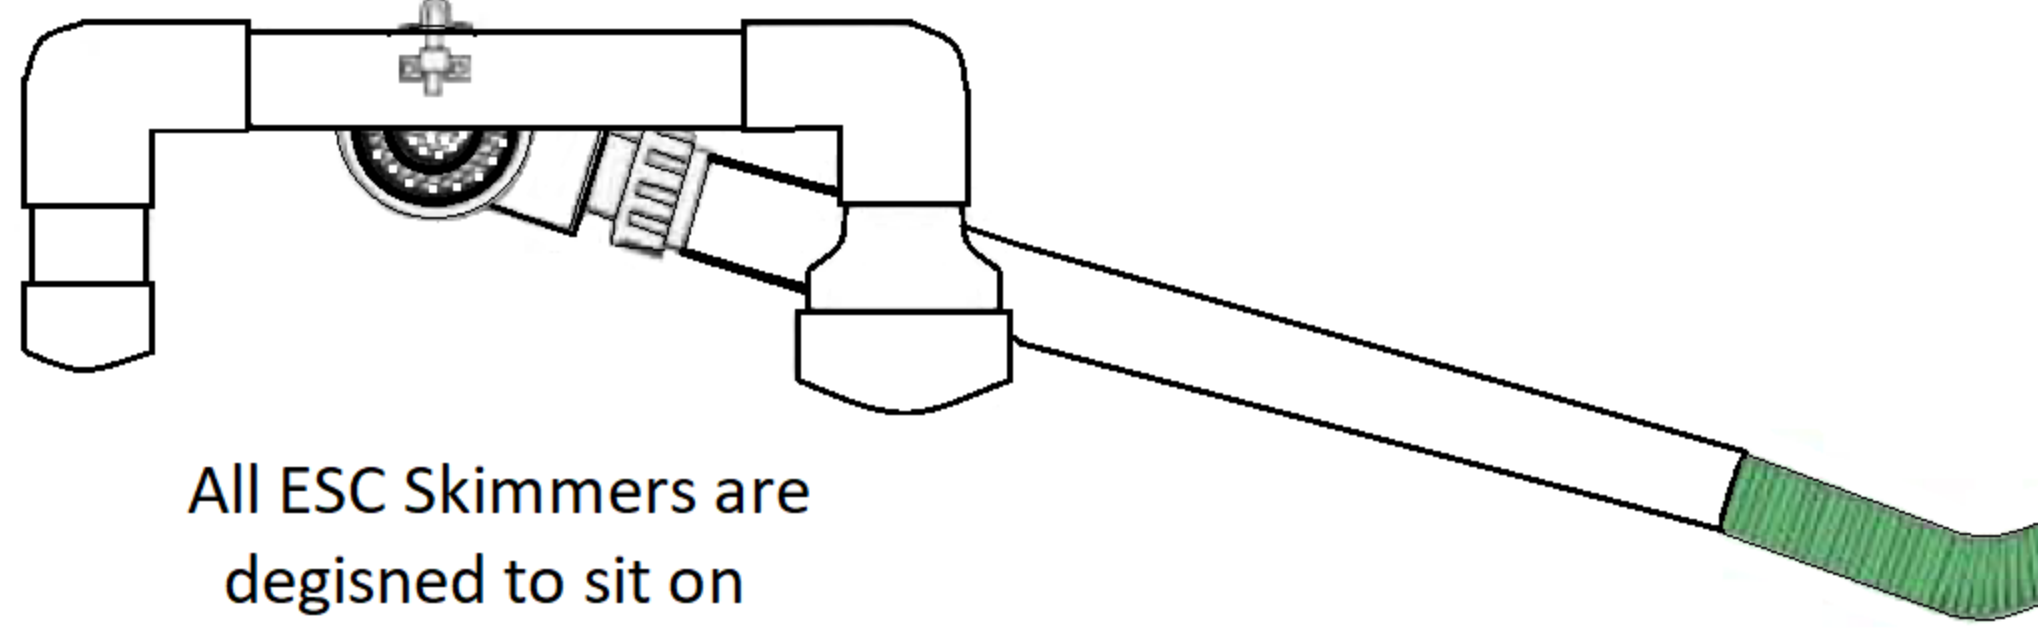

1. 6 feet of Solid barrel pipe included.
2. Threaded union for orifice installation.
3. Flex hose provided with customer specified outlet size.
4. Orifice included as specified by customer.
5. Drains and vents fully enclose dby frame.
6. Shipped assembled. Customer attached barrel pipe, then to structure.

5 inch ESC Skimmer / Sediment Pond Surface Drain

NTS TYPICAL

Side View
NTS TYPICAL

All ESC Skimmers are designed to sit on a stone base

5 inch solid barrel pipe included

Flex hose with threaded nipples and customer specified outlet